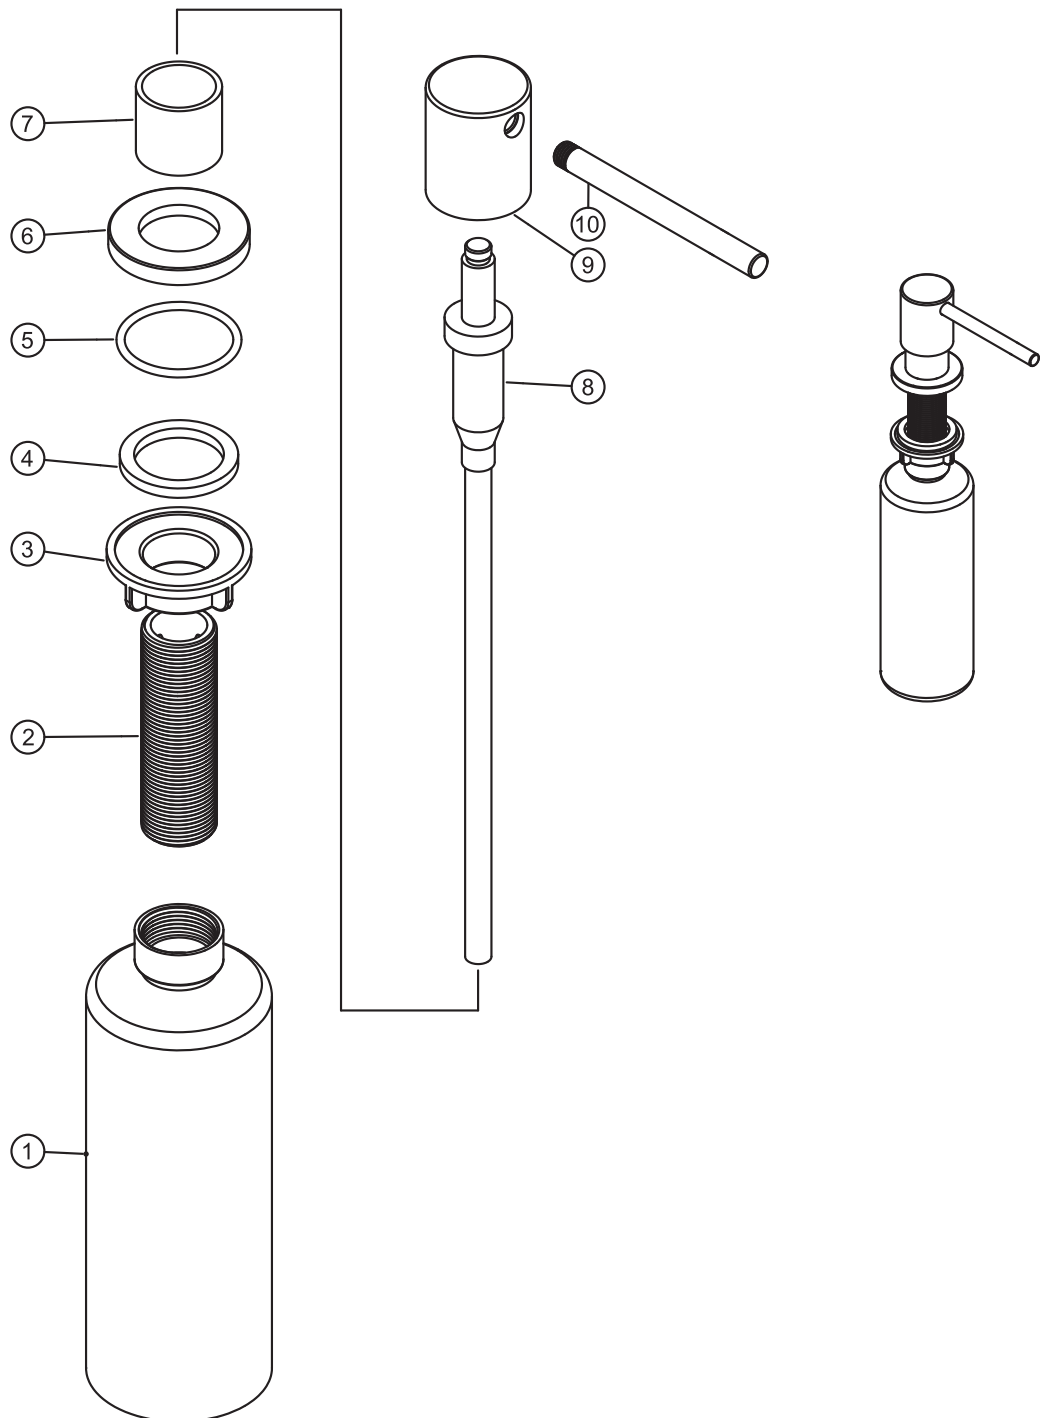

- 1 Bottle
- 2 Thread
- 3 Nut
- 4 Washer
- 5 O ring
- 6 Base
- 7 Housing
- 8 Pump body
- 9 Soap dispenser head
- 10 Soap dispenser spout

# Clean Dispenser Coal

**Art no:** 35006 **RSK:** 8507848

**SCANDTAP**<sup>®</sup>  
BATHROOM CONCEPTS

Scandtap AB, Olofsdalsvägen 21, 302 41 Halmstad, Sweden  
info@scandtap.com, www.scandtap.com